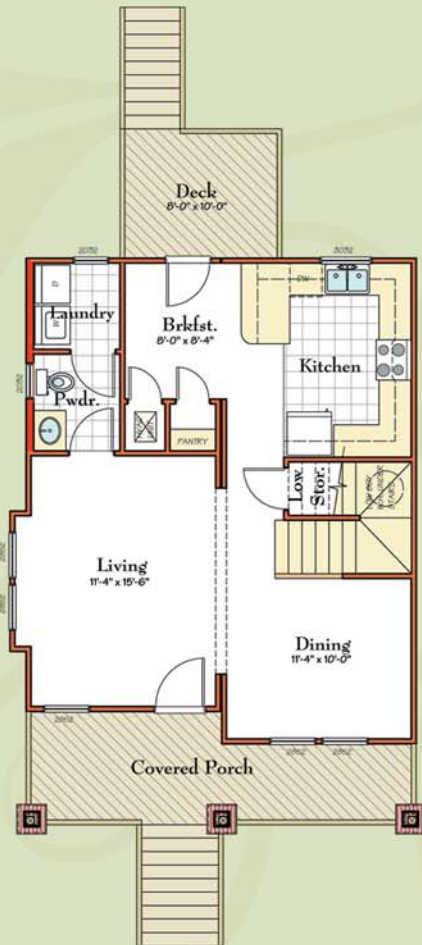

Renaissance FLATS

ON ROANOKE ISLAND

The Etheridge

3 bedrooms
 2 full baths
 1,392 heated square feet*
 covered porch

FIRST FLOOR PLAN

SECOND FLOOR PLAN

Other custom designs available.
 *square footage is subject to vary