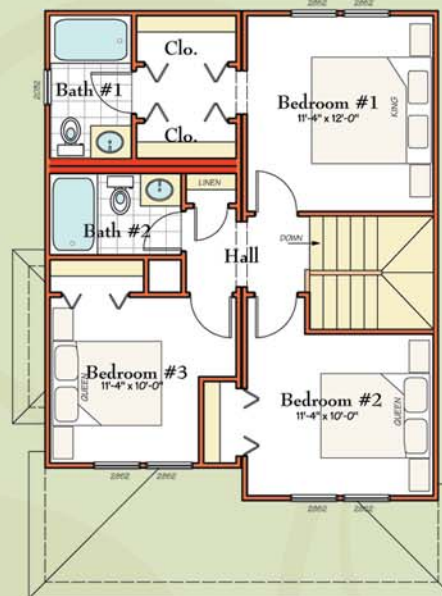

Renaissance FLATS

ON ROANOKE ISLAND

The Etheridge

3 bedrooms
 2 full baths
 1,392 heated square feet*
 covered porch

FIRST FLOOR PLAN

SECOND FLOOR PLAN

Other custom designs available.
 *square footage is subject to vary