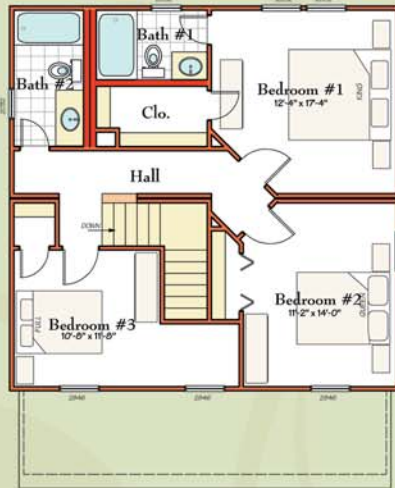

Renaissance FLATS

ON ROANOKE ISLAND

The Coleman

3 bedrooms
 2.5 baths
 1,546 heated square feet*
 covered porch

Other customs designs available.

**square footage is subject to vary*

FIRST FLOOR PLAN

SECOND FLOOR PLAN